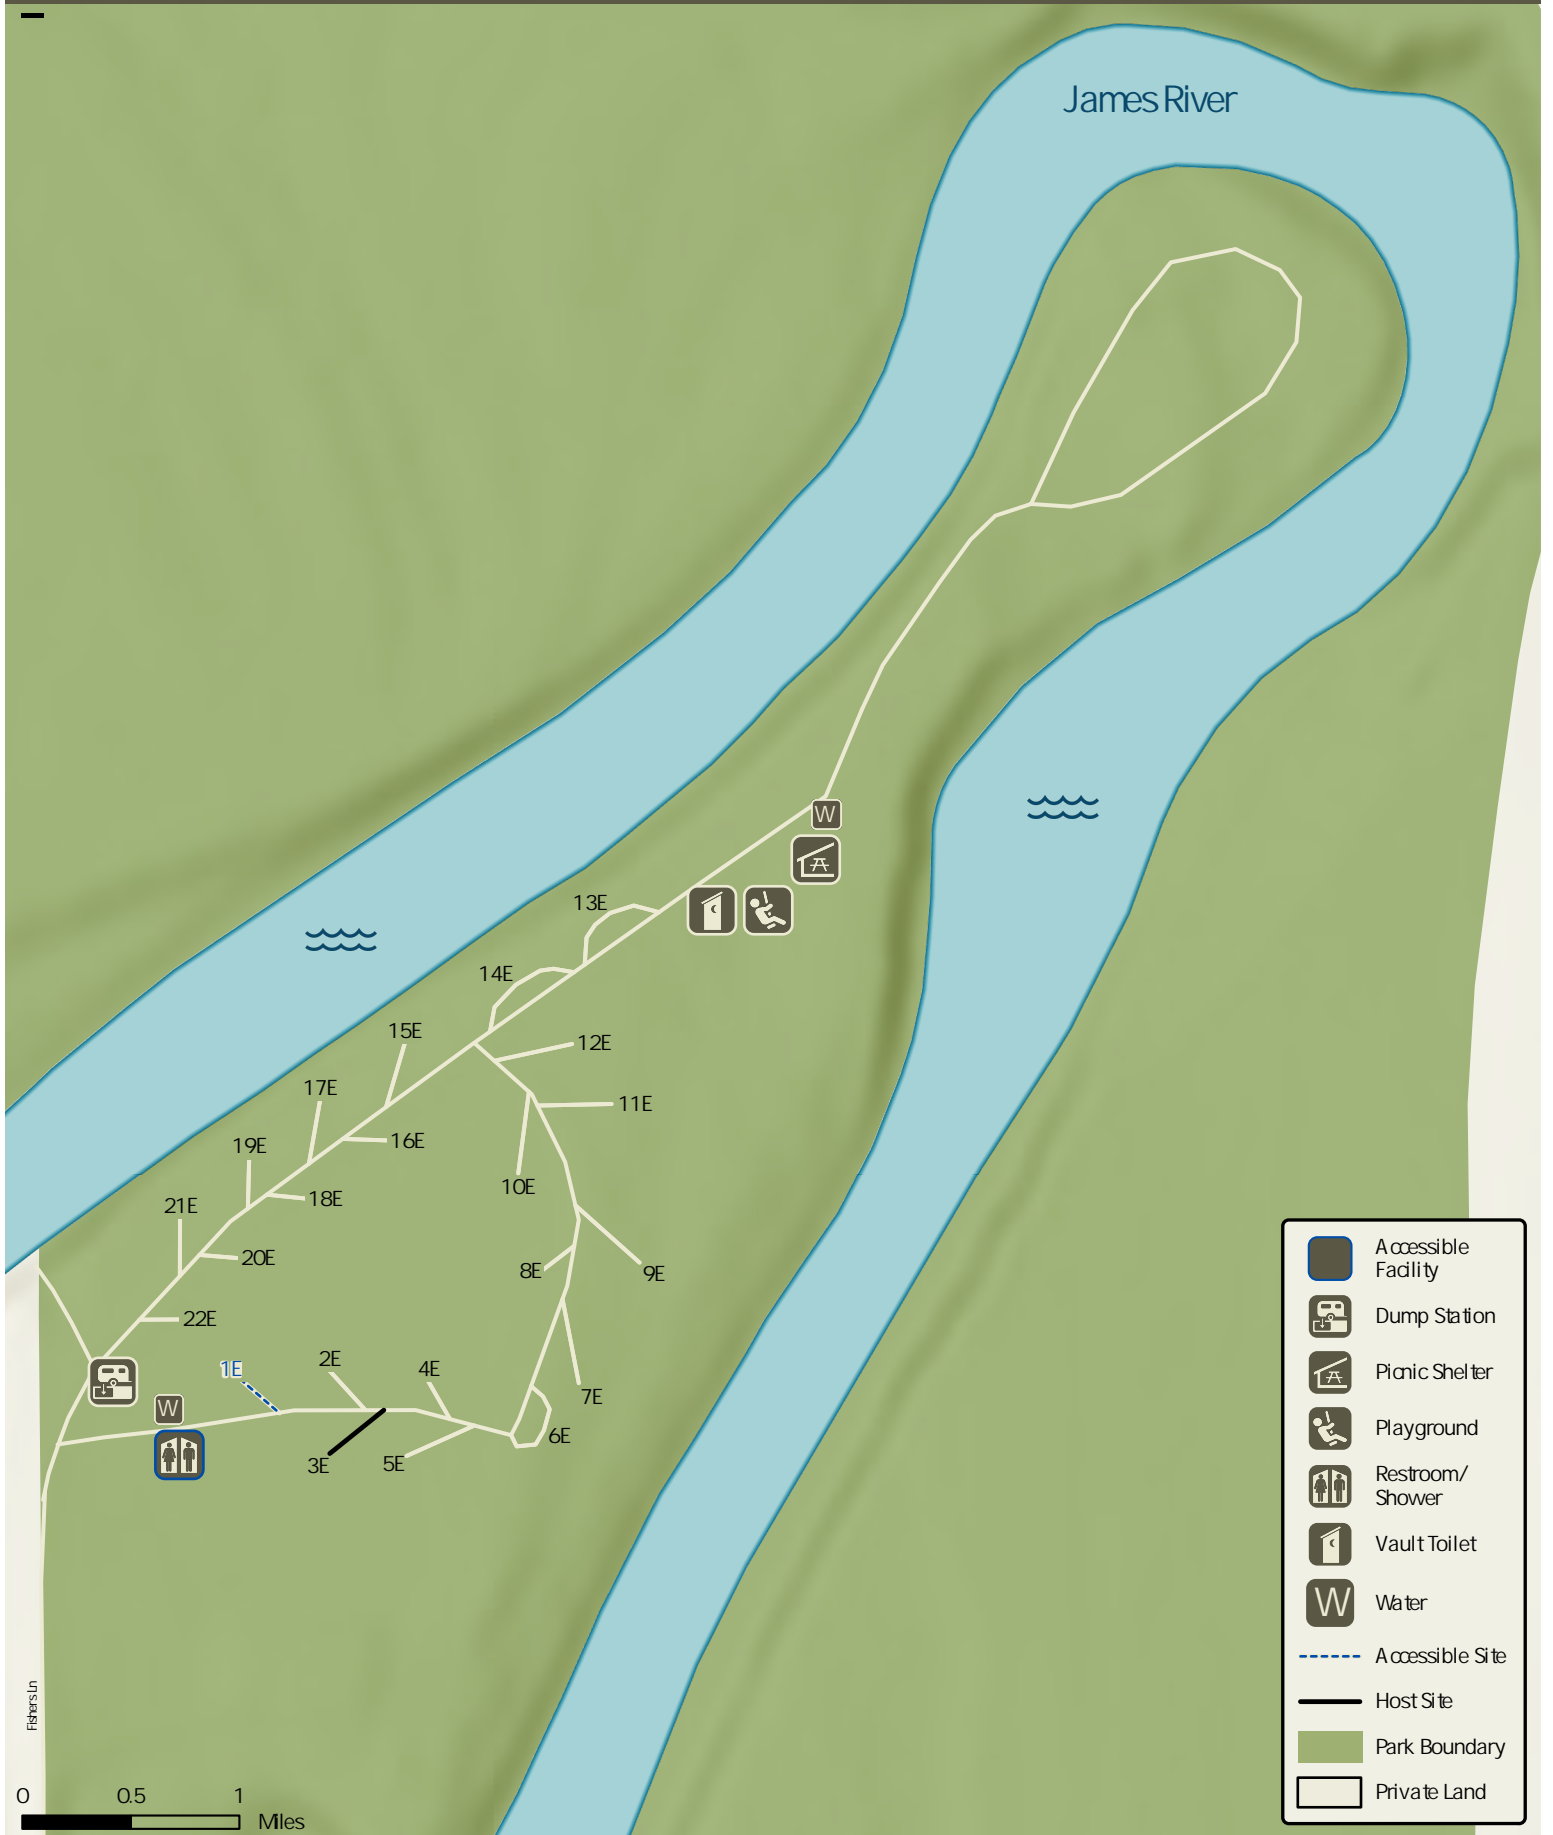

# FISHER GROVE STATE PARK

- Accessible Facility
- Dump Station
- Picnic Shelter
- Playground
- Restroom/Shower
- Vault Toilet
- Water
- Accessible Site
- Host Site
- Park Boundary
- Private Land