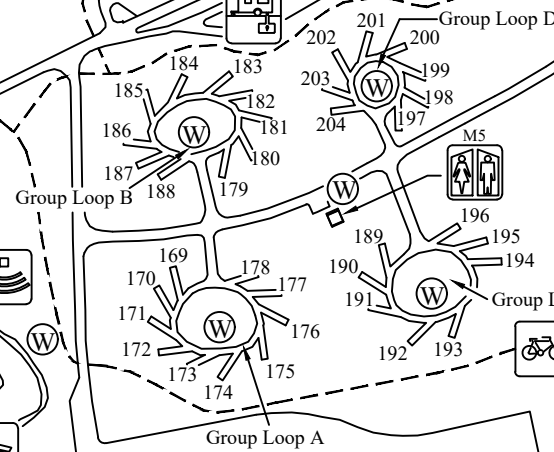

LEWIS & CLARK RECREATION AREA

WEST & EAST MIDWAY SECTION

West Midway Section

Sites 1-78 All Electric Sites

Campsites & Cabins in the Midway Section can be reserved beginning 90 days prior to arrival.

CAMPSESITS WITH 50 AMP SERVICE

West Midway Section
4, 5, 6, 14, 15, 17, 20,
22, 24, 27, 29, 31, 33,
69-78

PARK ENTRANCE
At Milepost 337

PARK OFFICE
Campers Check In Here

5.5 MILES TO YANKTON

CABINS L - N

East Midway Section

Sites 169-301 All Electric Sites

Cabins L, M & N

T1 (Tent Site Only)

Group Loops A, B, C & D

CAN BE RESERVED ONE YEAR IN ADVANCE

CAMPSESITS WITH 50 AMP SERVICE

East Midway Section
205 - 235

LEWIS & CLARK LAKE
MISSOURI RIVER

NORTH