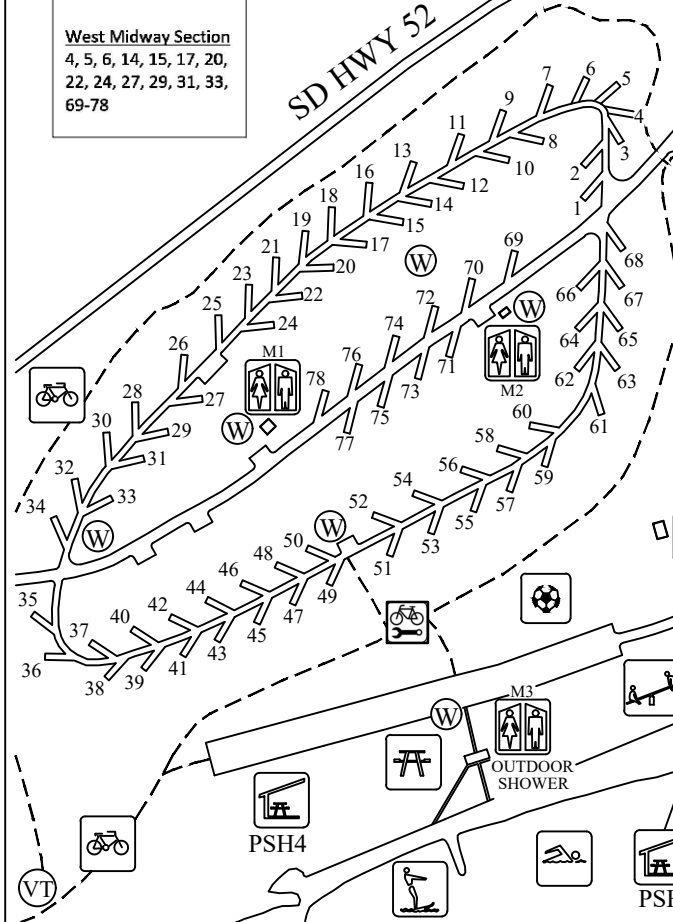

LEWIS & CLARK RECREATION AREA

WEST & EAST MIDWAY SECTION

West Midway Section

Sites 1-78 All Electric Sites

Campsites & Cabins in the Midway Section can be reserved beginning 90 days prior to arrival.

CAMPSESITS WITH 50 AMP SERVICE

West Midway Section
4, 5, 6, 14, 15, 17, 20,
22, 24, 27, 29, 31, 33,
69-78

PARK ENTRANCE
At Milepost 337

PARK OFFICE
Campers Check In Here

5.5 MILES TO YANKTON

CABINS L - N

East Midway Section

Sites 169-301 All Electric Sites

Cabins L, M & N

T1 (Tent Site Only)

Group Loops A, B, C & D

CAN BE RESERVED ONE YEAR IN ADVANCE

CAMPSESITS WITH 50 AMP SERVICE

East Midway Section
205 - 235

LEWIS & CLARK LAKE
MISSOURI RIVER

NORTH